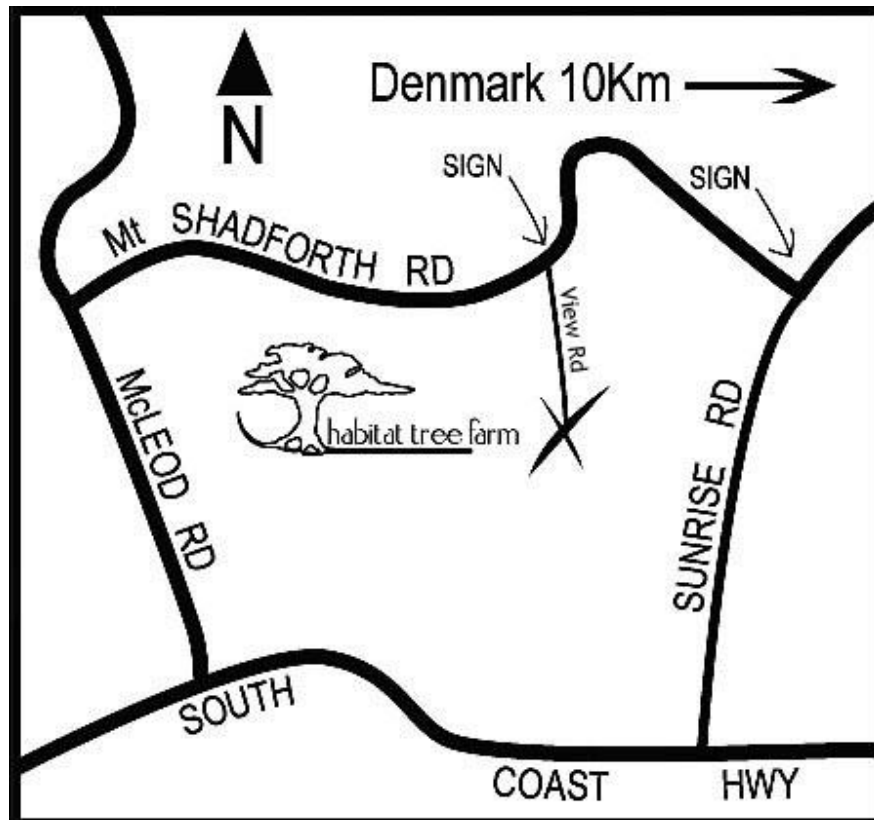

Habitat Tree Farm is located on the south coast of Western Australia 11km West of Denmark on scenic Mt. Shadforth Rd.

In Denmark turn into Mt. Shadforth Road at IGA supermarket and follow Mt. Shadforth Rd for 11km. The driveway to our farm is to the left and well signposted.

We are open **Monday to Saturday from 10 am to 5 pm**, or you can ring us to arrange a time.

Habitat Tree Farm
63 View Rd
Shadforth 6333
Denmark Western Australia
Tel (08) 08 409 018